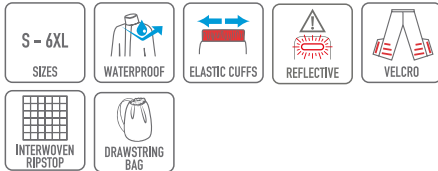

SAFETY AND COMFORT | WATERPROOF GARMENT

CRS02.AX_COMFORT

COLOR RANGE

CRS02.AX-Y
COMFORT Rain Suit;
Hi-Vis Yellow

FEATURES

INFO

MATERIAL	: Ripstop Nylon 210T Pu Black & Nylon 190T Pu
WATERPROOFNESS	: 8000mm water column
POCKET	: One (1)
FOLDAWAY HOOD	: No
AIR VENT AT THE BACK	: Yes
OTHERS	: Fit adjustment straps (Velcro) on waist, sleeves and legs; and elastic cord on hips