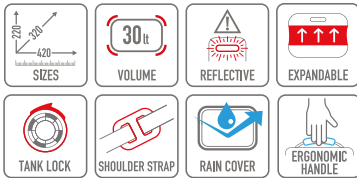

INFO

OPTIONAL

Kit for tailbag