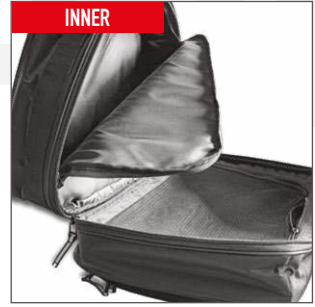

INFO

30LT
VOLUME

T430

Inner Soft Bag, Fit perfectly inside
E43 MULEBOX Top Case

INFO

HARD BAGS

TANKLOCK /
TAILBAG

SOFT BAGS