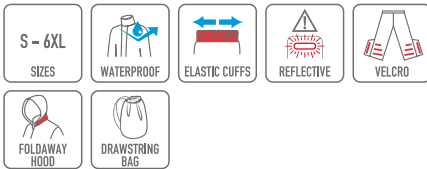

SAFETY AND COMFORT | WATERPROOF GARMENT

CAM01.AH_RIDER TECH

COLOR RANGE

CAM01.AH-6
RIDER TECH Rain Suit;
Camouflage Grey

FEATURES

INFO

MATERIAL	: Poly 190T PVC
WATERPROOFNESS	: 3000mm water column
POCKET	: One (1)
FOLDAWAY HOOD	: Yes
AIR VENT AT THE BACK	: Yes
OTHERS	: - Fit adjustment straps (Velcro) on waist, arms and legs and elastic cord on hips